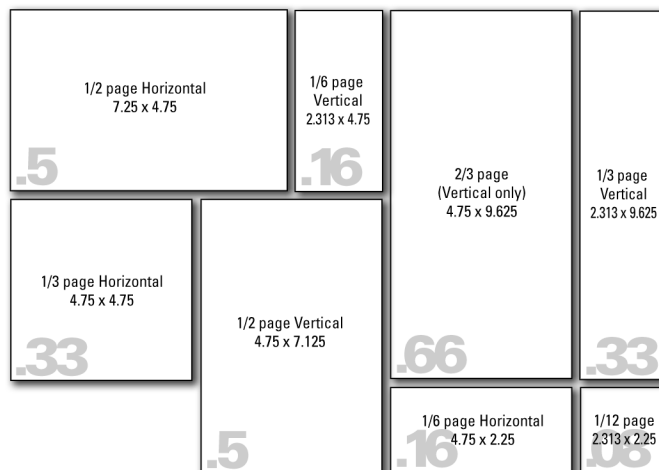

SPECIAL PLACEMENT AND COVERS - CALL FOR QUOTE
DEADLINE: 13TH OF EVERY MONTH PRIOR TO PUBLICATION.

AD SIZES

WIDTH x HEIGHT

Full Page (Trim Size)

8.375 x 10.75

Page Size W/Bleed

8.875 x 11.25 with .5 in. margins

To download a template:
 go to www.ridingmagazine.com

2/3 (vertical only)

4.75 x 9.625

1/2 (horizontal)

7.25 x 4.75

1/2 (vertical)

4.75 x 7.125

1/3 (horizontal)

4.75 x 4.75

1/3 (vertical)

2.313 x 9.625

1/6 (horizontal)

4.75 x 2.25

1/6 (vertical)

2.313 x 4.75

1/12

2.313 x 2.25

The above prices and sizes for insertions in Riding Magazine only. Other ad design and layout services are available - Call for quote. Preferred positions are available for an additional fee. Publisher reserves the right to reject any advertising submission.